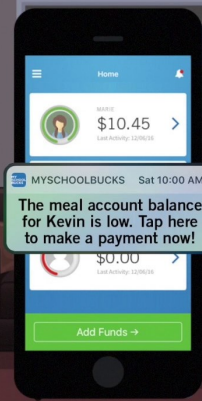

PLESD Elementary Schools

Breakfast

April, 2019

1	2	3	4	5
Apple Cinnamon Breakfast Pastry	Sausage Pancake on a Stick	Fresh Baked Muffin Squares	Breakfast Fruit Smoothie	Fresh Baked Cinnamon Rolls
Bagel + Cream Cheese	Bagel + Cream Cheese	Bagel + Cream Cheese	Bagel + Cream Cheese	Bagel + Cream Cheese
Cereal Bar + Cheese Stick	Cereal Bowl + Cheese Stick	Cereal Bowl + Cheese Stick	Cereal Bowl + Cheese Stick	Cereal Bar + Cheese Stick
8	9	10	11	12
Pancakes	Breakfast Slider	Chicken and Waffle Bites	Scrambled Egg Square + Graham Crackers	Fruit and Yogurt Parfait
Bagel + Cream Cheese	Bagel + Cream Cheese	Bagel + Cream Cheese	Bagel + Cream Cheese	Bagel + Cream Cheese
Cereal Bar + Cheese Stick	Cereal Bowl + Cheese Stick	Cereal Bowl + Cheese Stick	Cereal Bowl + Cheese Stick	Cereal Bar + Cheese Stick
15	16	17	18	19
22	23	24	25	26
Apple Cinnamon Breakfast Pastry	Sausage Pancake on a Stick	Fresh Baked Muffin Squares	Breakfast Fruit Smoothie	Fresh Baked Cinnamon Rolls
Bagel + Cream Cheese	Bagel + Cream Cheese	Bagel + Cream Cheese	Bagel + Cream Cheese	Bagel + Cream Cheese
Cereal Bar + Cheese Stick	Cereal Bowl + Cheese Stick	Cereal Bowl + Cheese Stick	Cereal Bowl + Cheese Stick	Cereal Bar + Cheese Stick
29	30			
Pancakes	Breakfast Slider			
Bagel + Cream Cheese	Bagel + Cream Cheese			
Cereal Bar + Cheese Stick	Cereal Bowl + Cheese Stick			

Wonderful 1% White Milk and Nonfat Charming Chocolate Milk Offered At Each Meal!

www.MYSchoolBucks.com

Get alerts when your student's balance runs low

Menus subject to change without notice

It's time to tune in—
make sure your student's accounts are up to date!